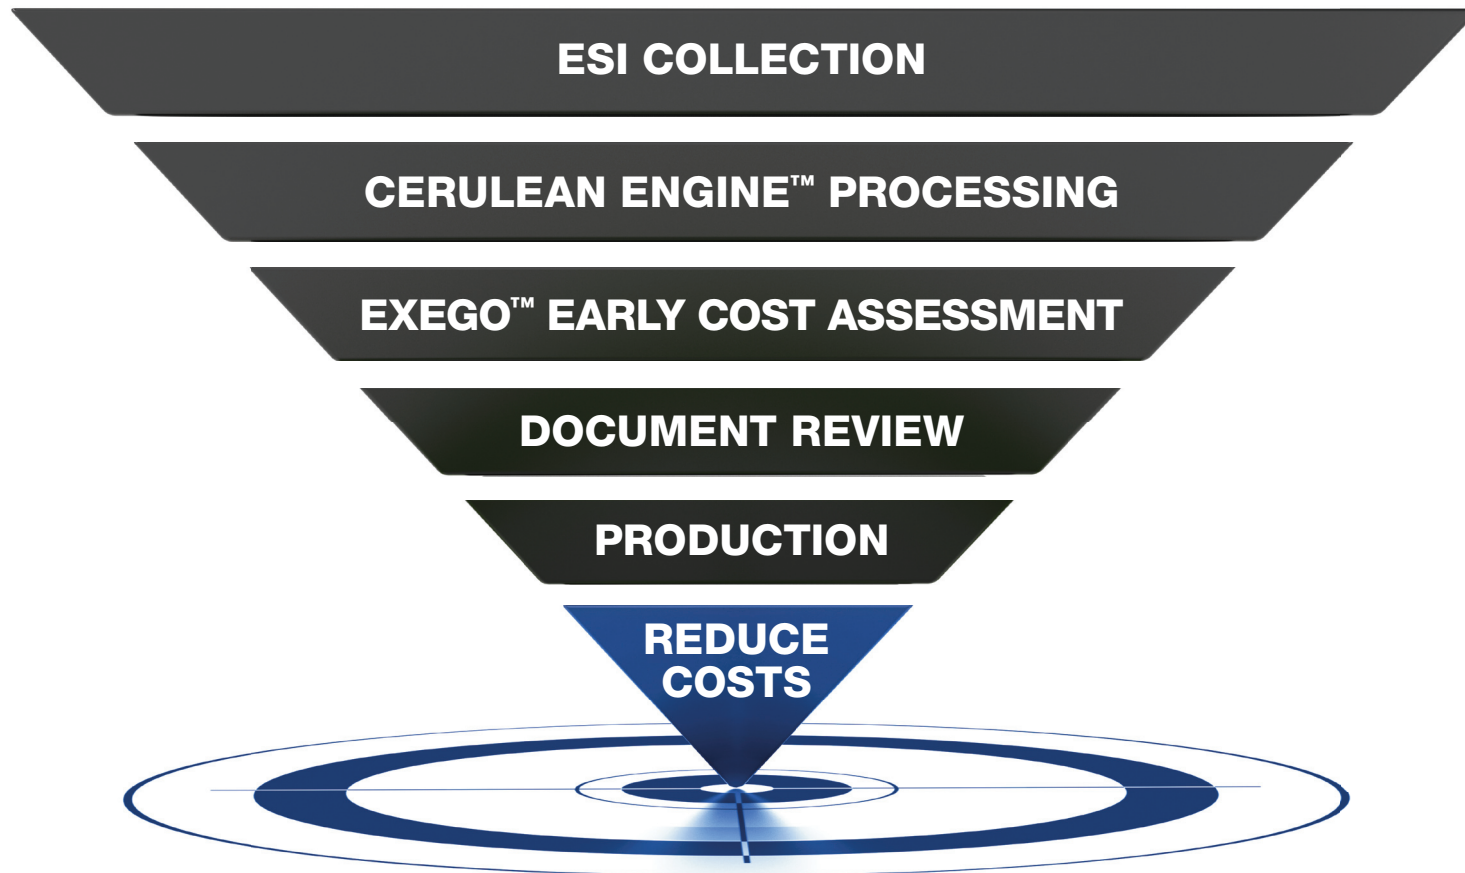

PLANET DATA INTEGRATED WORKFLOW

Processing, ECA and Searching in One Platform

Planet Data
555 Taxter Road Suite 150
Elmsford, NY 10523
800-688-2812
www.PlanetDS.com